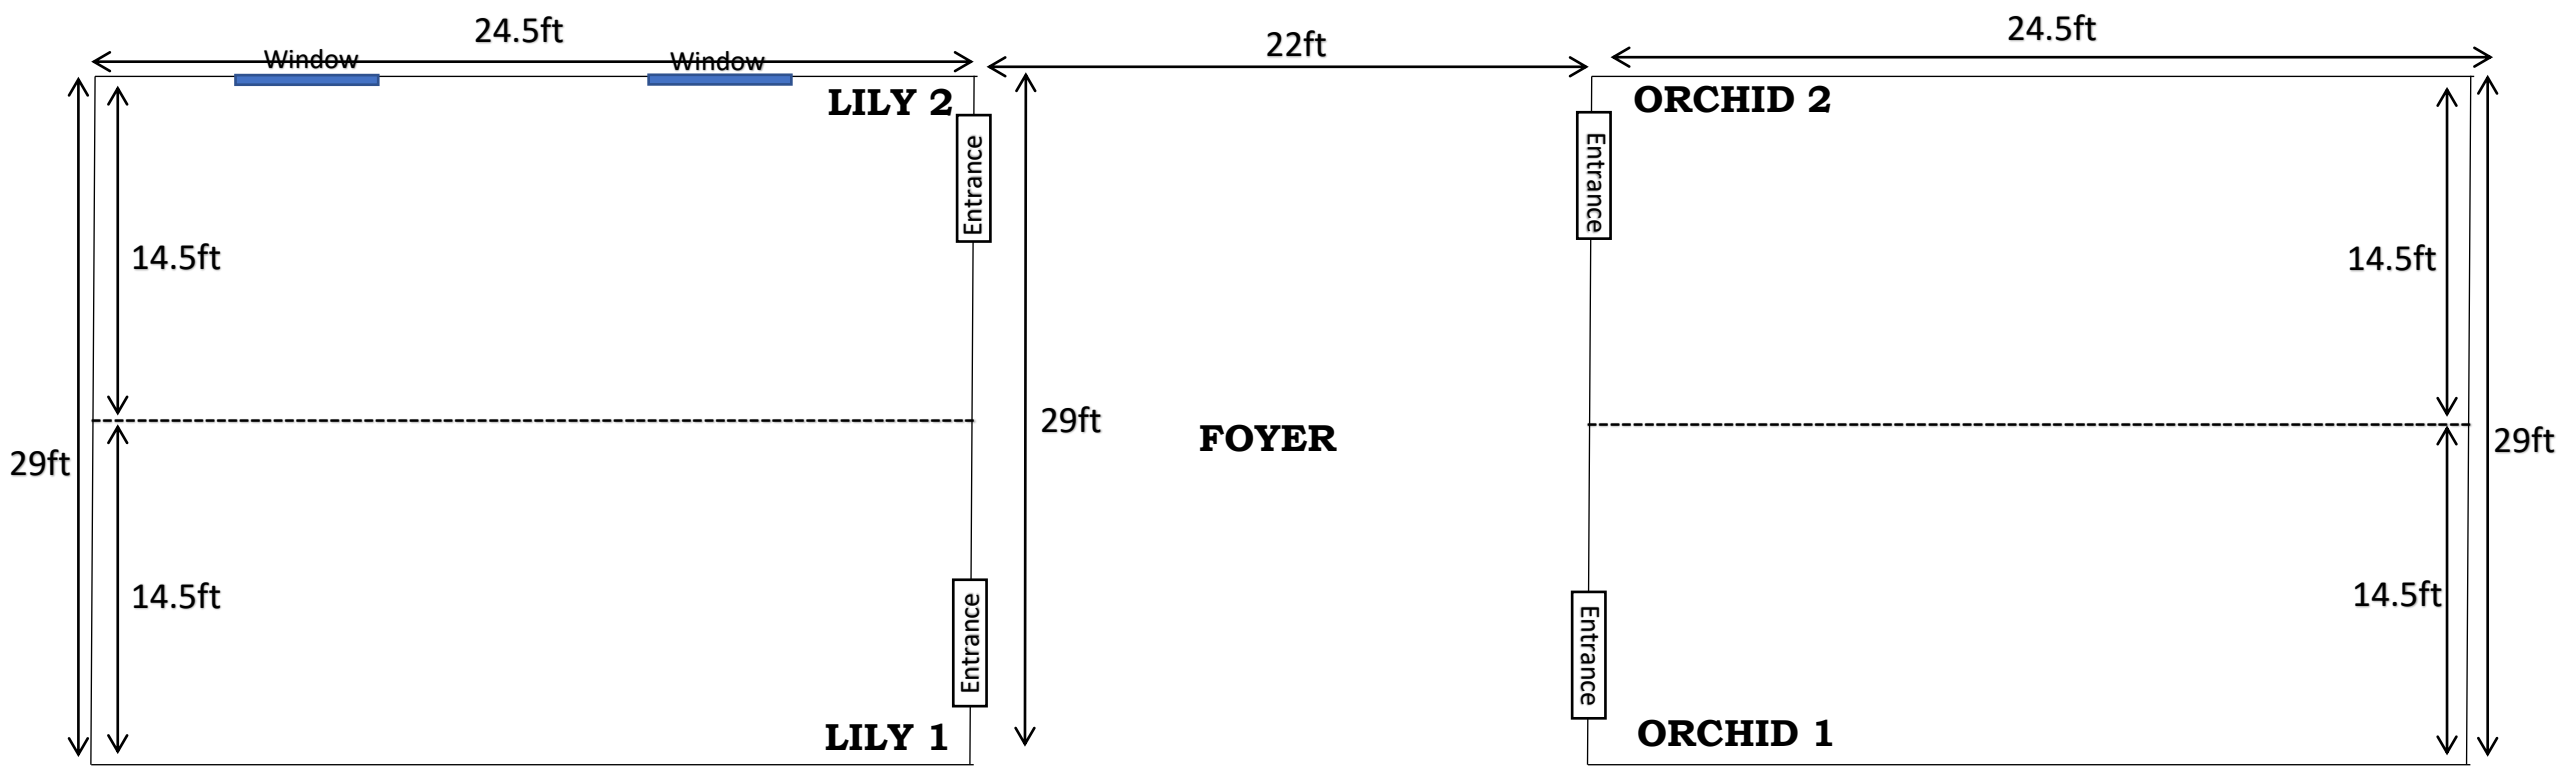

This floor plan is just for view and reference only.
Actual floor plan is based on the actual day of setup,
based on the banquet expertise and arrangements

CASUARINA, 1st Floor Hotel

This floor plan is just for view and reference only.
Actual floor plan is based on the actual day of setup,
based on the banquet expertise and arrangements

DAHLIA, 2nd Floor Hotel

This floor plan is just for view and reference only.
Actual floor plan is based on the actual day of setup,
based on the banquet expertise and arrangements

LILY , 2nd Floor Hotel

This floor plan is just for view and reference only.
Actual floor plan is based on the actual day of setup,
based on the banquet expertise and arrangements

ORCHID , 2nd Floor Hotel

This floor plan is just for view and reference only.
Actual floor plan is based on the actual day of setup,
based on the banquet expertise and arrangements

LILY , 2nd Floor Hotel

ORCHID , 2nd Floor Hotel

This floor plan is just for view and reference only.
Actual floor plan is based on the actual day of setup,
based on the banquet expertise and arrangements