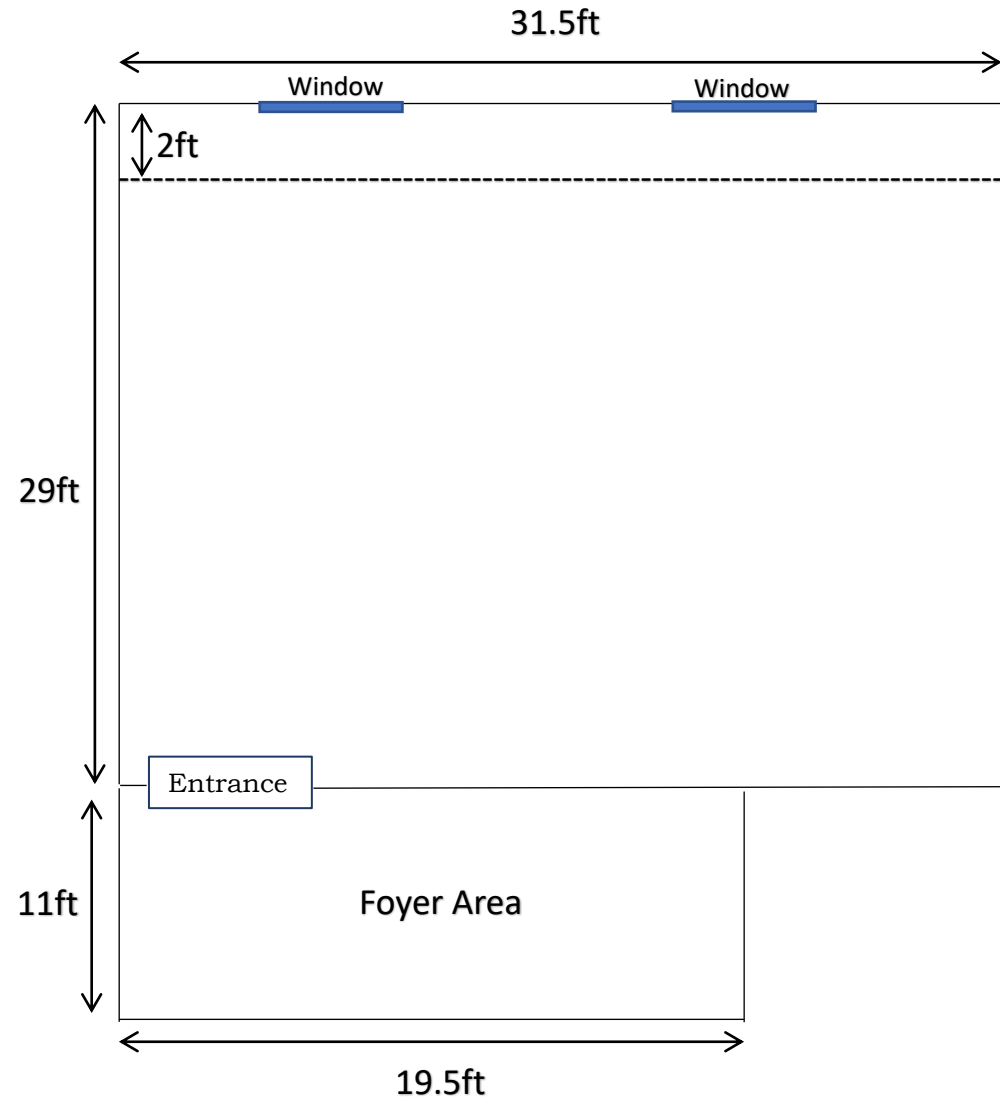

This floor plan is just for view and reference only.
Actual floor plan is based on the actual day of setup,
based on the banquet expertise and arrangements

CAMELLIA , 2nd Floor Hotel