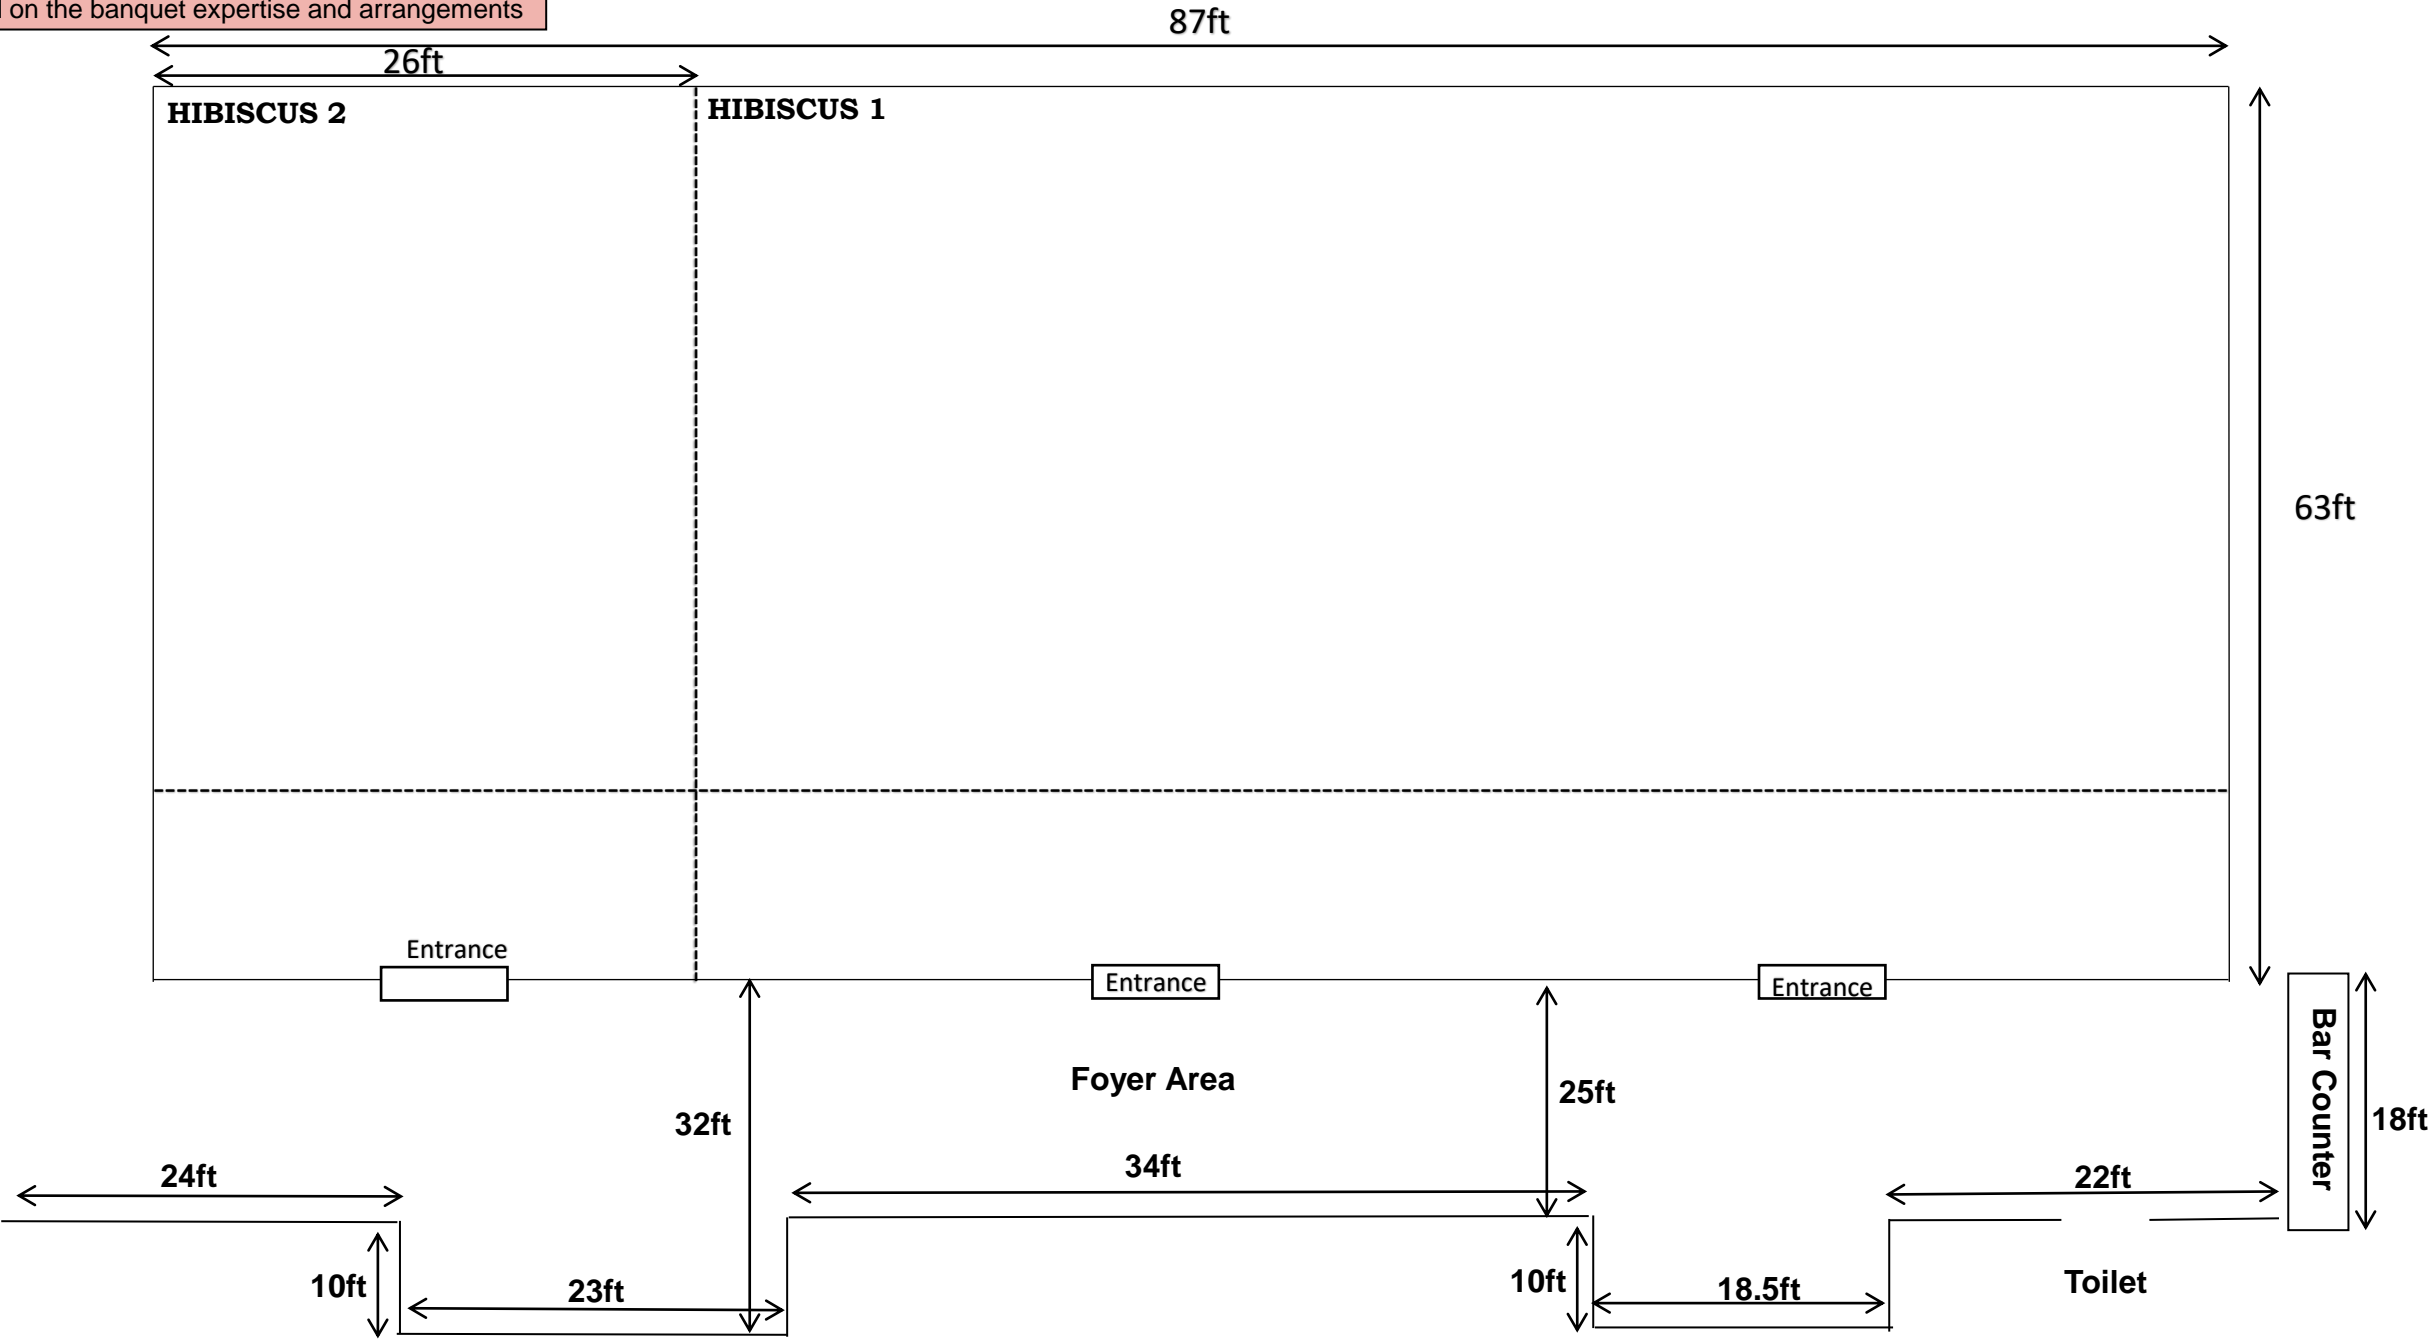

This floor plan is just for view and reference only.
Actual floor plan is based on the actual day of setup,
based on the banquet expertise and arrangements

CASUARINA, 1st Floor Hotel

This floor plan is just for view and reference only.
Actual floor plan is based on the actual day of setup,
based on the banquet expertise and arrangements

DAHLIA, 2nd Floor Hotel

This floor plan is just for view and reference only.
Actual floor plan is based on the actual day of setup,
based on the banquet expertise and arrangements

LILY , 2nd Floor Hotel

LILY , 2nd Floor Hotel

ORCHID , 2nd Floor Hotel

This floor plan is just for view and reference only.
Actual floor plan is based on the actual day of setup,
based on the banquet expertise and arrangements

This floor plan is just for view and reference only. Actual floor plan is based on the actual day of setup, based on the banquet expertise and arrangements

GRAND LOTUS , Level 2 Residences

Lift