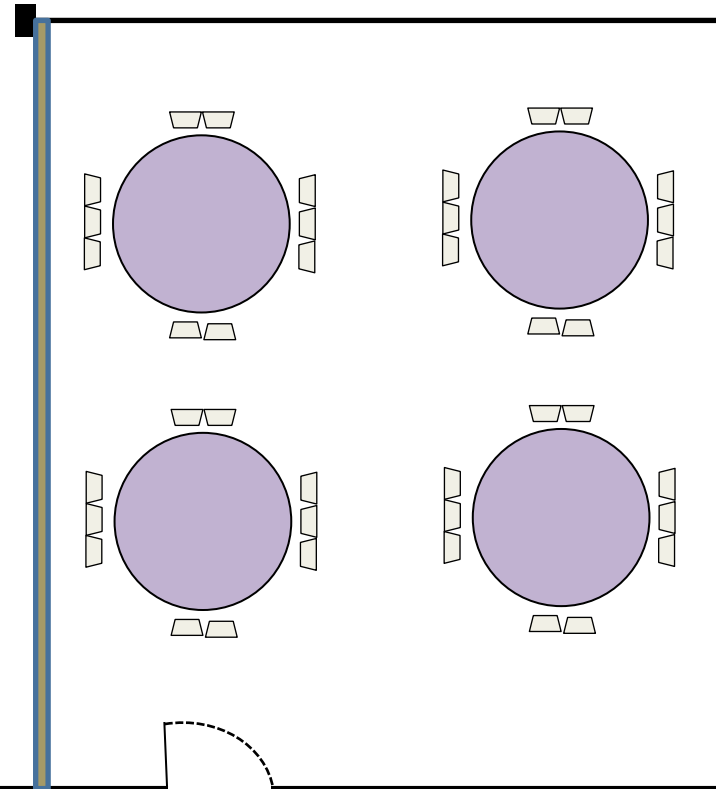

# THE LITTLE BIG SPACE

Theatre

Capacity : 120 pax

THE LITTLE BIG SPACE 1 & 2  
Theatre

THE LITTLE BIG SPACE 1  
Capacity : 60 pax

THE LITTLE BIG SPACE 2  
Capacity : 40 pax

THE LITTLE BIG SPACE 1 & 2  
Boardroom

THE LITTLE BIG SPACE 1  
Capacity : 20 pax

THE LITTLE BIG SPACE 2  
Capacity : 15 pax

THE LITTLE BIG SPACE 1 & 2

Dining

THE LITTLE BIG SPACE 1

Capacity : 40 pax

THE LITTLE BIG SPACE 2

Capacity : 40 pax

THE LITTLE BIG SPACE 1 & 2  
Classroom

THE LITTLE BIG SPACE 1  
Capacity : 40 pax

THE LITTLE BIG SPACE 2  
Capacity : 30 pax