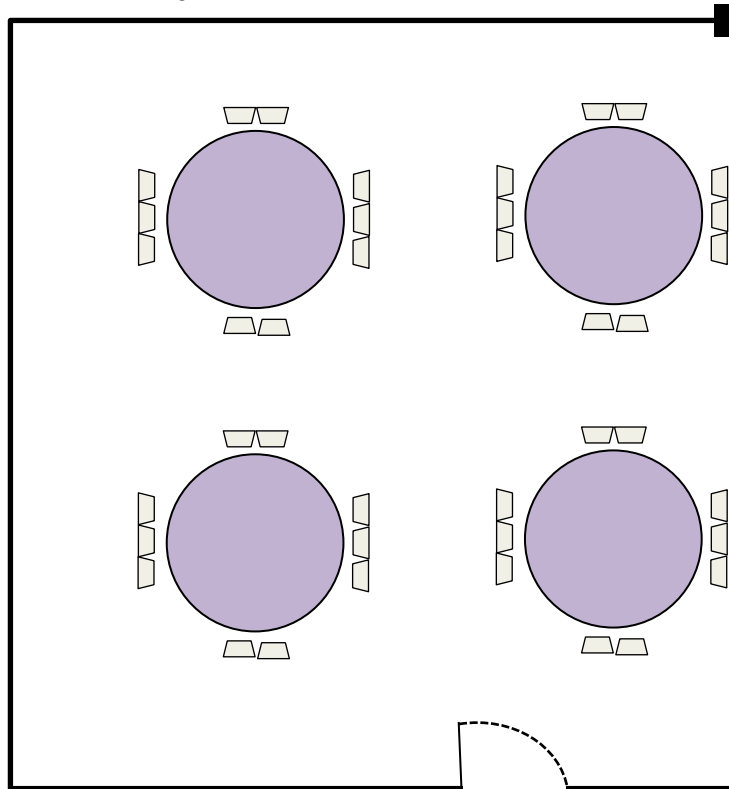

# THE LITTLE BIG SPACE

Theatre

Capacity : 120 pax

THE LITTLE BIG SPACE 1 & 2  
Theatre

THE LITTLE BIG SPACE 1  
Capacity : 60 pax

THE LITTLE BIG SPACE 2  
Capacity : 40 pax

THE LITTLE BIG SPACE 1 & 2  
Boardroom

THE LITTLE BIG SPACE 1  
Capacity : 20 pax

THE LITTLE BIG SPACE 2  
Capacity : 15 pax

THE LITTLE BIG SPACE 1 & 2

Dining

THE LITTLE BIG SPACE 1

Capacity : 40 pax

THE LITTLE BIG SPACE 2

Capacity : 40 pax

THE LITTLE BIG SPACE 1 & 2  
Classroom

THE LITTLE BIG SPACE 1  
Capacity : 40 pax

THE LITTLE BIG SPACE 2  
Capacity : 30 pax

# THE LITTLE SMALL SPACE

Classroom

Capacity : 30 pax

THE LITTLE SMALL SPACE

Dining

Capacity : 40 pax

THE LITTLE SMALL SPACE

Boardroom