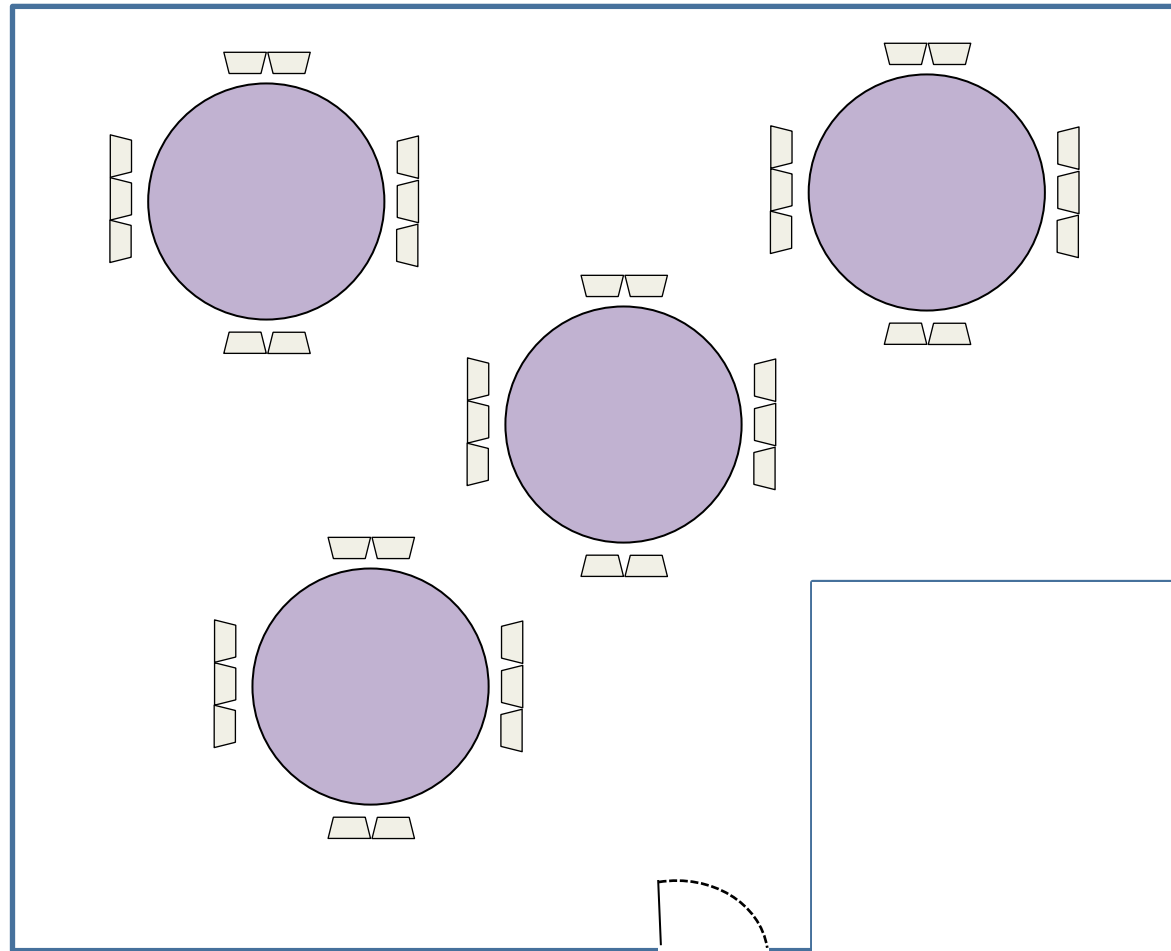

THE LITTLE BIG SPACE 1 & 2  
Classroom

THE LITTLE BIG SPACE 1  
Capacity : 40 pax

THE LITTLE BIG SPACE 2  
Capacity : 30 pax

# THE LITTLE SMALL SPACE

Classroom

Capacity : 30 pax

THE LITTLE SMALL SPACE

Dining

Capacity : 40 pax

THE LITTLE SMALL SPACE

Boardroom

# THE LITTLE SMALL SPACE

U – shape

Capacity : 15 pax

# THE LITTLE SMALL SPACE

U – shape

Capacity : 40 pax