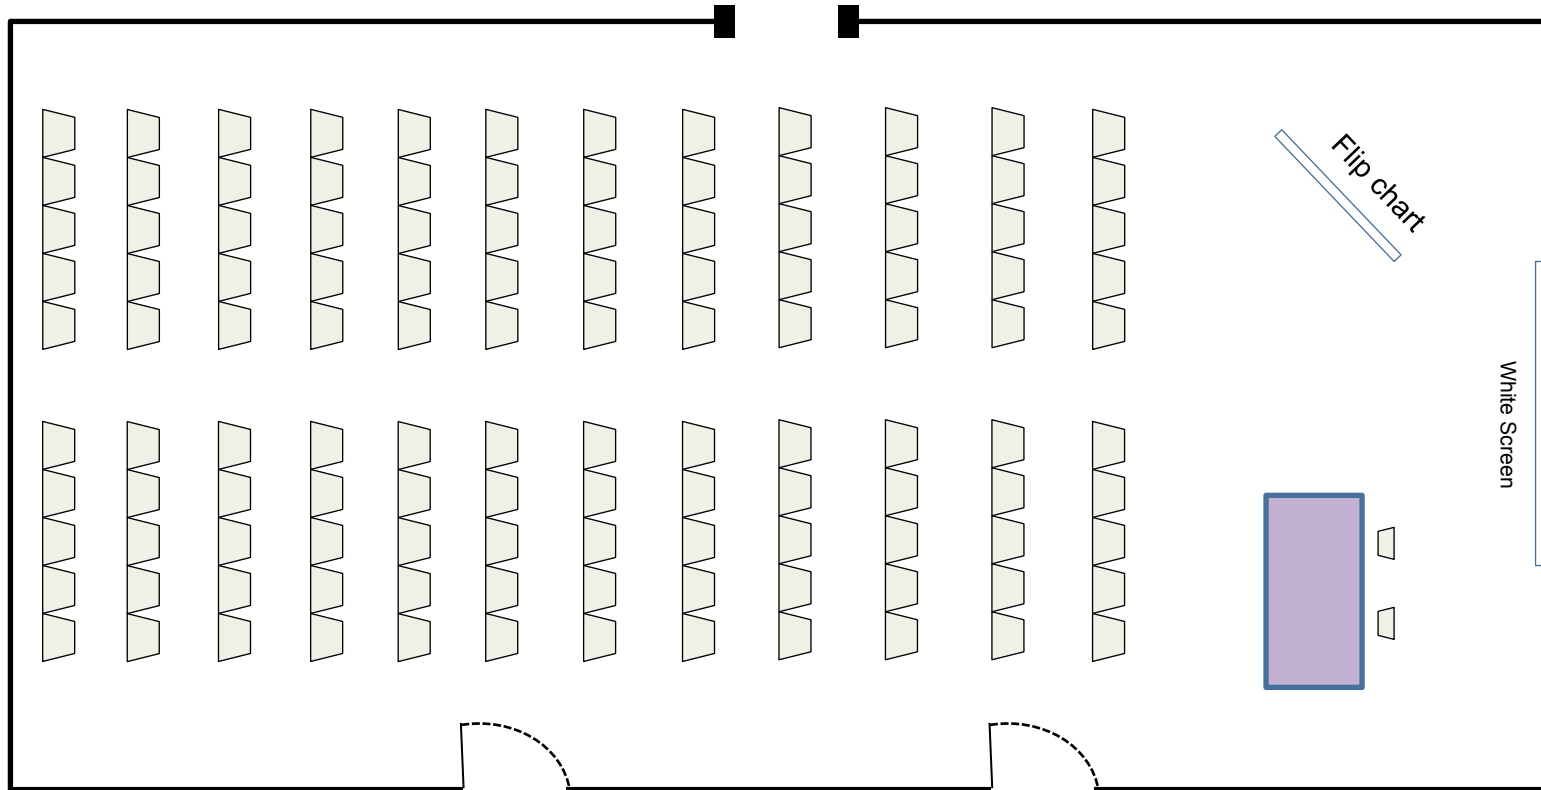

# THE LITTLE BIG SPACE

Dining

Capacity : 100 pax

THE LITTLE BIG SPACE

Boardroom

Capacity : 40 pax

# THE LITTLE BIG SPACE

U- Shape

Capacity : 40 pax

# THE LITTLE BIG SPACE

Theatre

Capacity : 120 pax

THE LITTLE BIG SPACE 1 & 2  
Theatre

THE LITTLE BIG SPACE 1  
Capacity : 60 pax

THE LITTLE BIG SPACE 2  
Capacity : 40 pax

THE LITTLE BIG SPACE 1 & 2  
Boardroom

# THE LITTLE SMALL SPACE

U – shape

Capacity : 40 pax