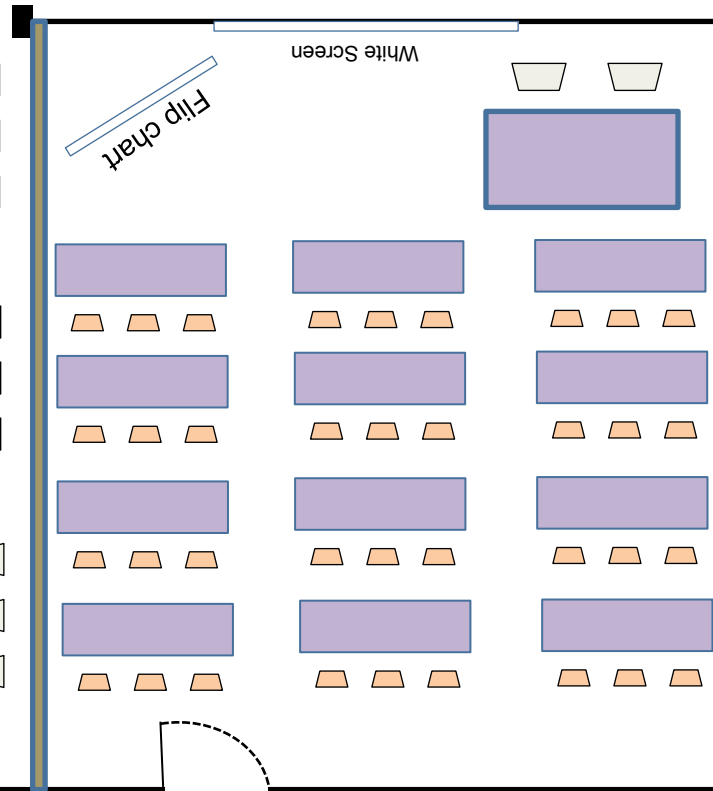

# THE LITTLE BIG SPACE

Theatre

Capacity : 120 pax

THE LITTLE BIG SPACE 1 & 2  
Theatre

THE LITTLE BIG SPACE 1  
Capacity : 60 pax

THE LITTLE BIG SPACE 2  
Capacity : 40 pax

THE LITTLE BIG SPACE 1 & 2  
Boardroom

THE LITTLE BIG SPACE 1  
Capacity : 20 pax

THE LITTLE BIG SPACE 2  
Capacity : 15 pax

THE LITTLE BIG SPACE 1 & 2

Dining

THE LITTLE BIG SPACE 1

Capacity : 40 pax

THE LITTLE BIG SPACE 2

Capacity : 40 pax

THE LITTLE BIG SPACE 1 & 2  
Classroom

THE LITTLE BIG SPACE 1  
Capacity : 40 pax

THE LITTLE BIG SPACE 2  
Capacity : 30 pax

# THE LITTLE SMALL SPACE

Classroom

Capacity : 30 pax

THE LITTLE SMALL SPACE

Dining

Capacity : 40 pax

THE LITTLE SMALL SPACE

Boardroom