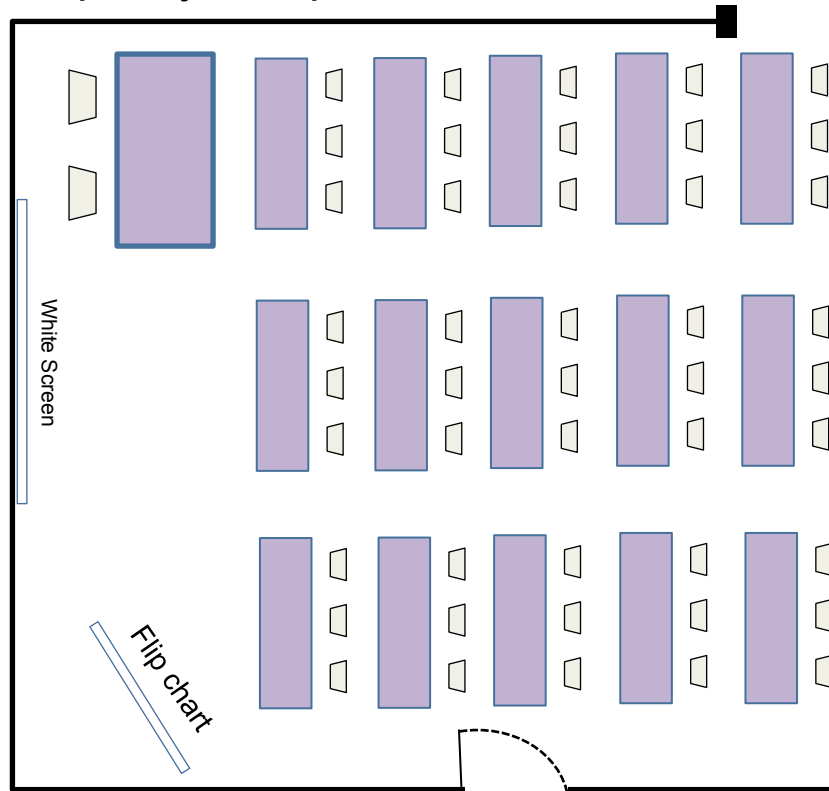

# THE LITTLE BIG SPACE

Theatre

Capacity : 120 pax

THE LITTLE BIG SPACE 1 & 2  
Theatre

THE LITTLE BIG SPACE 1  
Capacity : 60 pax

THE LITTLE BIG SPACE 2  
Capacity : 40 pax

THE LITTLE BIG SPACE 1 & 2  
Boardroom

THE LITTLE BIG SPACE 1  
Capacity : 20 pax

THE LITTLE BIG SPACE 2  
Capacity : 15 pax

THE LITTLE BIG SPACE 1 & 2

Dining

THE LITTLE BIG SPACE 1

Capacity : 40 pax

THE LITTLE BIG SPACE 2

Capacity : 40 pax

THE LITTLE BIG SPACE 1 & 2  
Classroom

THE LITTLE BIG SPACE 1  
Capacity : 40 pax

THE LITTLE BIG SPACE 2  
Capacity : 30 pax

# THE LITTLE SMALL SPACE

Classroom

Capacity : 30 pax

THE LITTLE SMALL SPACE

Dining

Capacity : 40 pax

THE LITTLE SMALL SPACE

Boardroom