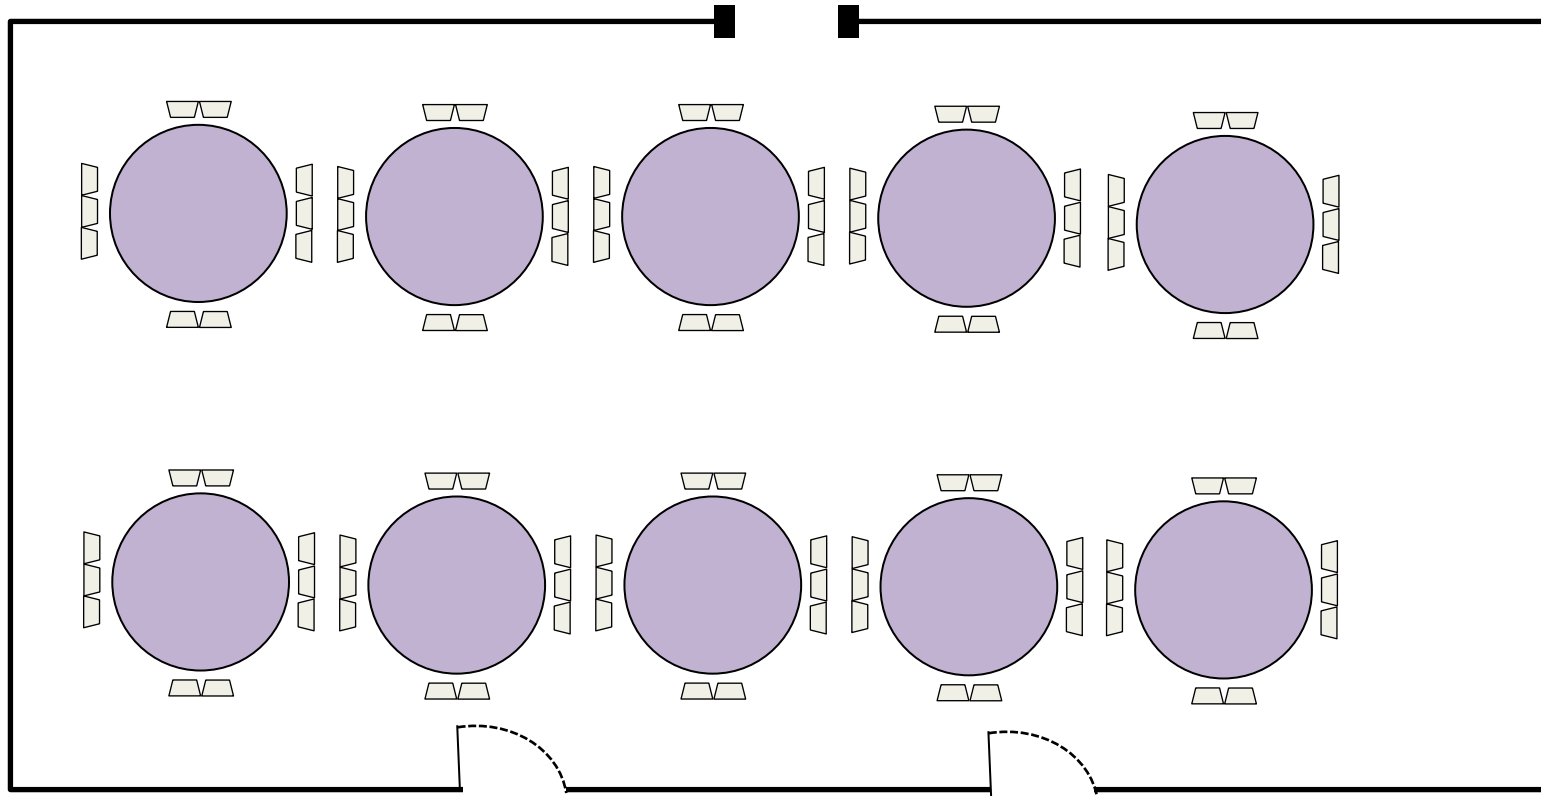

# THE LITTLE BIG SPACE

Classroom

Capacity : 70 pax

# THE LITTLE BIG SPACE

Dining

Capacity : 100 pax

THE LITTLE BIG SPACE

Boardroom

Capacity : 40 pax

# THE LITTLE SMALL SPACE

U – shape

Capacity : 15 pax

# THE LITTLE SMALL SPACE

U – shape

Capacity : 40 pax