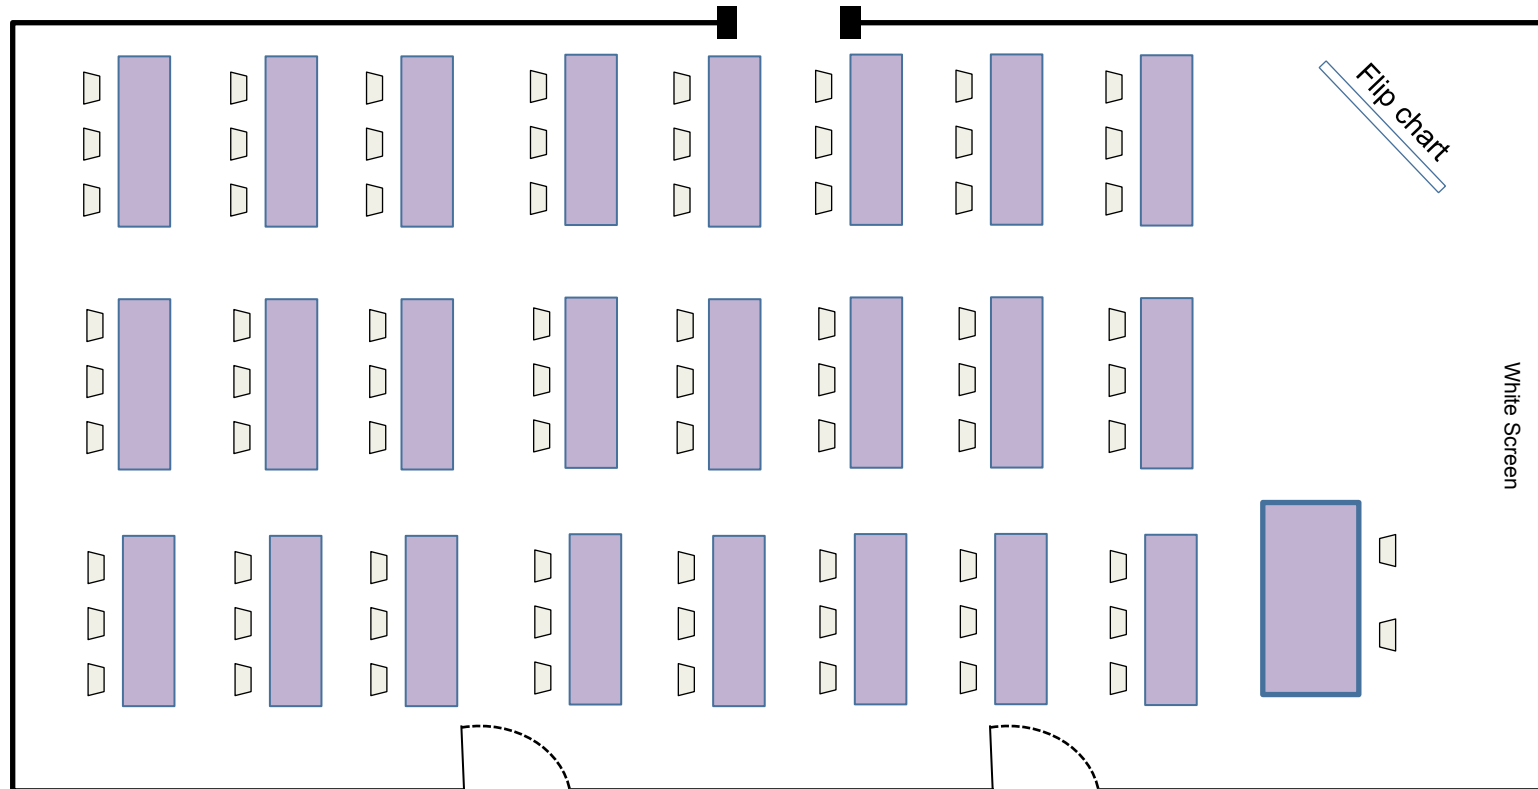

# THE LITTLE BIG SPACE

Classroom

Capacity : 70 pax

# THE LITTLE BIG SPACE

Dining

Capacity : 100 pax

THE LITTLE BIG SPACE

Boardroom

Capacity : 40 pax

# THE LITTLE SMALL SPACE

U – shape

Capacity : 15 pax

# THE LITTLE SMALL SPACE

U – shape

Capacity : 40 pax