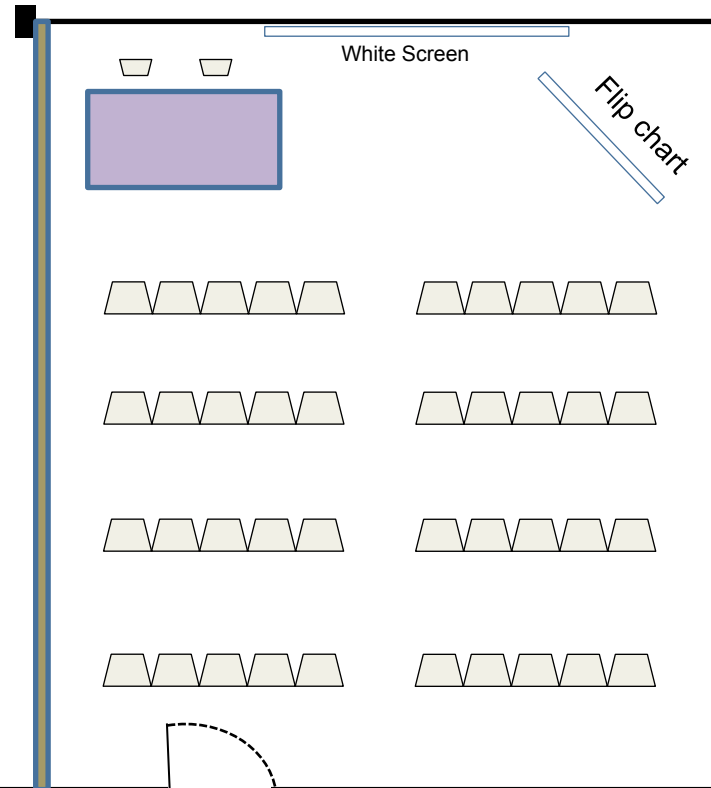

# THE LITTLE BIG SPACE

Theatre

Capacity : 120 pax

THE LITTLE BIG SPACE 1 & 2  
Theatre

THE LITTLE BIG SPACE 1  
Capacity : 60 pax

THE LITTLE BIG SPACE 2  
Capacity : 40 pax

THE LITTLE BIG SPACE 1 & 2  
Boardroom

THE LITTLE BIG SPACE 1  
Capacity : 20 pax

THE LITTLE BIG SPACE 2  
Capacity : 15 pax

THE LITTLE BIG SPACE 1 & 2

Dining

THE LITTLE BIG SPACE 1

Capacity : 40 pax

THE LITTLE BIG SPACE 2

Capacity : 40 pax