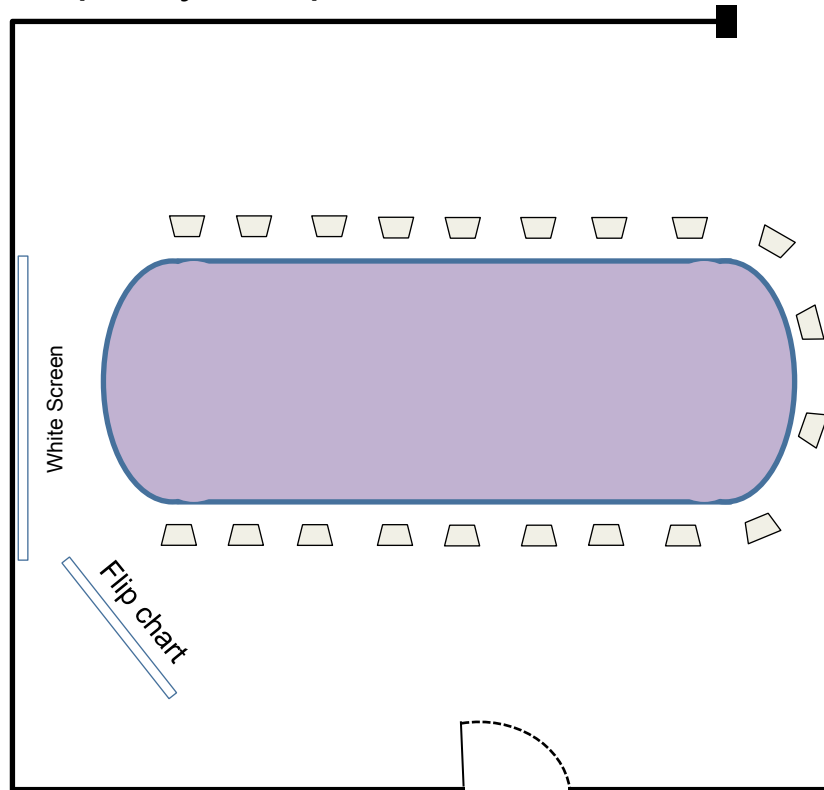

# THE LITTLE BIG SPACE

U- Shape

Capacity : 40 pax

# THE LITTLE BIG SPACE

Theatre

Capacity : 120 pax

THE LITTLE BIG SPACE 1 & 2  
Theatre

THE LITTLE BIG SPACE 1  
Capacity : 60 pax

THE LITTLE BIG SPACE 2  
Capacity : 40 pax

THE LITTLE BIG SPACE 1 & 2  
Boardroom

THE LITTLE BIG SPACE 1  
Capacity : 20 pax

THE LITTLE BIG SPACE 2  
Capacity : 15 pax

THE LITTLE BIG SPACE 1 & 2

Dining

THE LITTLE BIG SPACE 1

Capacity : 40 pax

THE LITTLE BIG SPACE 2

Capacity : 40 pax

# THE LITTLE SMALL SPACE

U – shape

Capacity : 40 pax