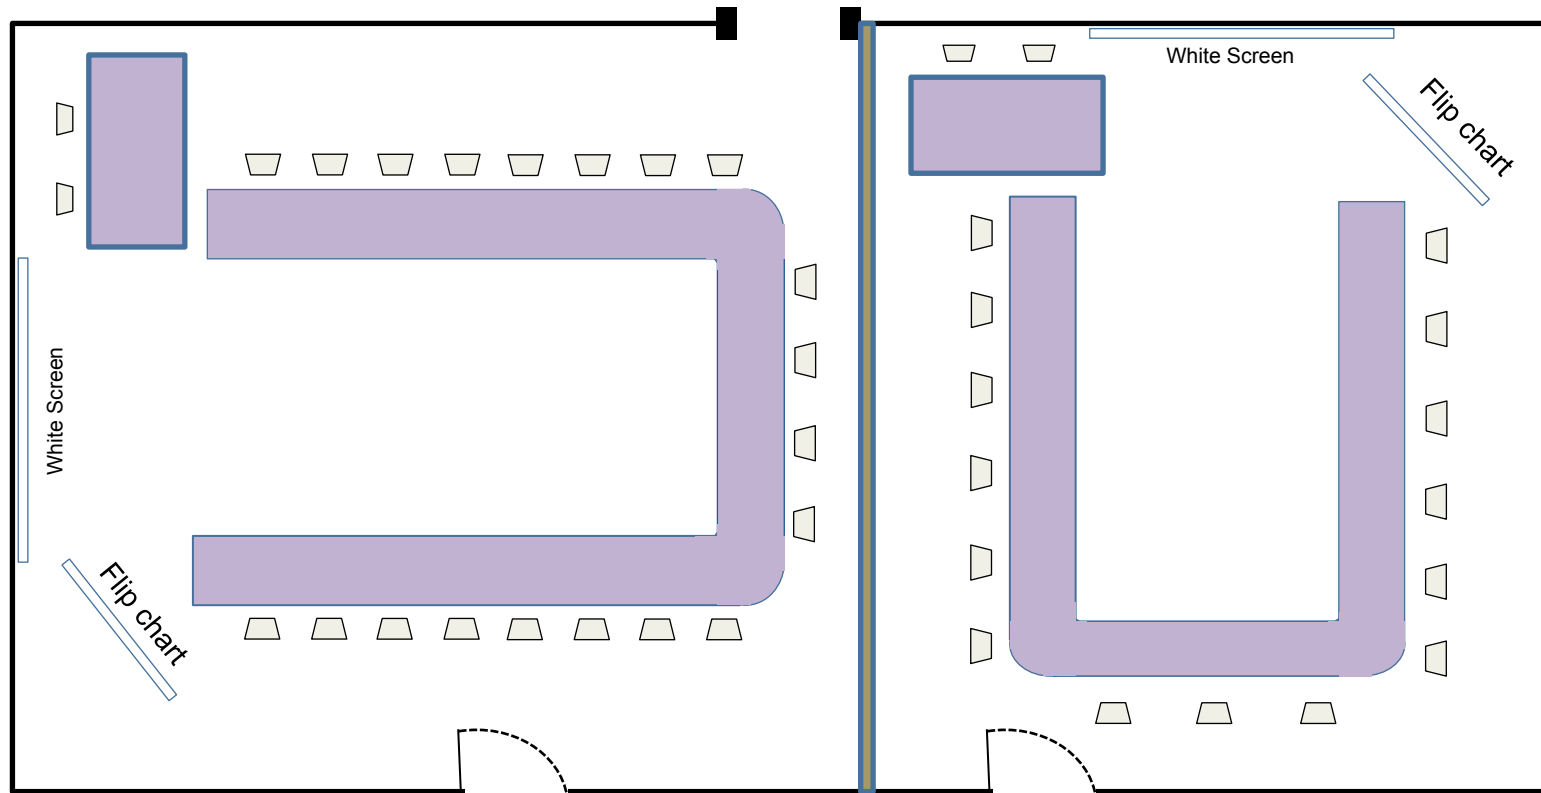

THE LITTLE BIG SPACE

U- Shape

Capacity : 40 pax