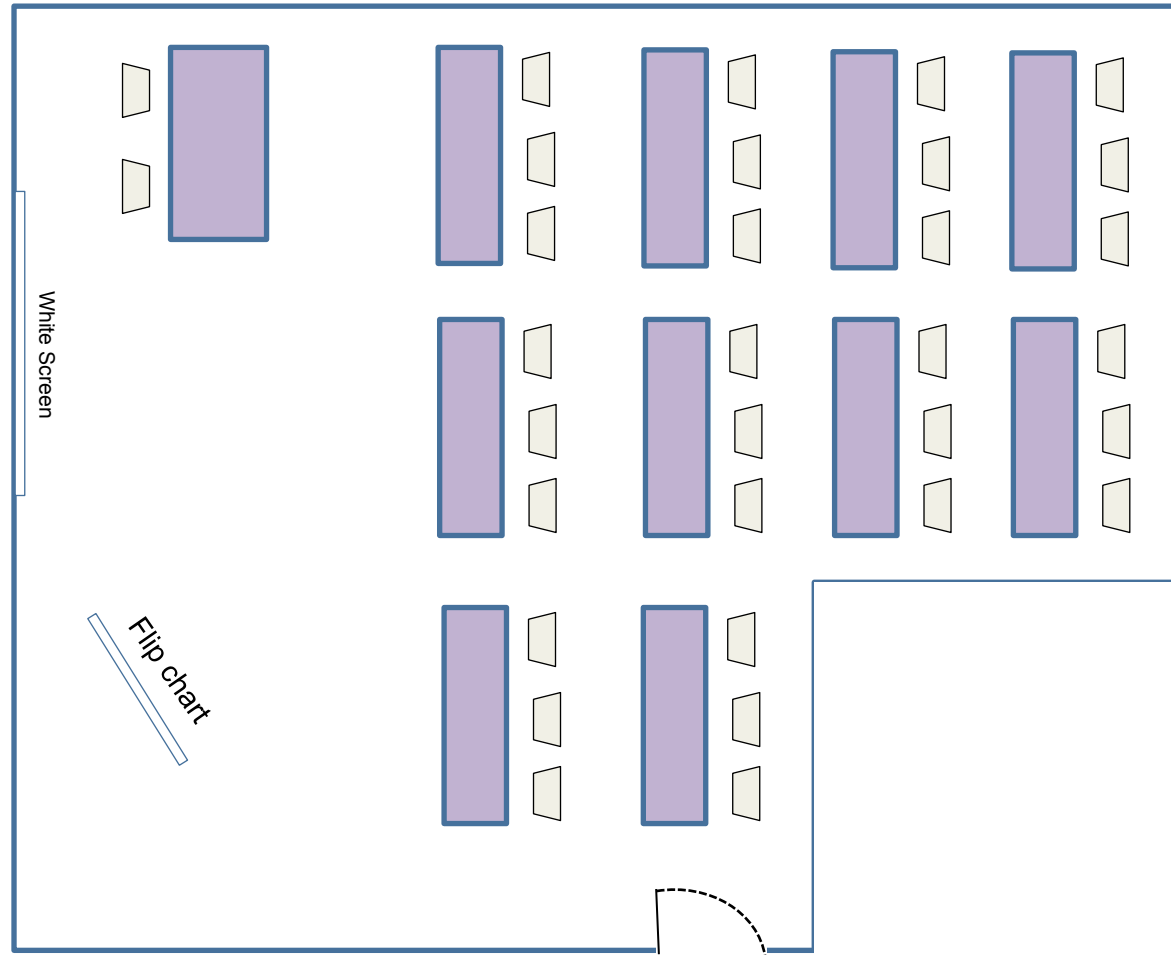

THE LITTLE BIG SPACE 1  
Capacity : 20 pax

THE LITTLE BIG SPACE 2  
Capacity : 15 pax

THE LITTLE BIG SPACE 1 & 2

Dining

THE LITTLE BIG SPACE 1

Capacity : 40 pax

THE LITTLE BIG SPACE 2

Capacity : 40 pax

THE LITTLE BIG SPACE 1 & 2  
Classroom

THE LITTLE BIG SPACE 1  
Capacity : 40 pax

THE LITTLE BIG SPACE 2  
Capacity : 30 pax

# THE LITTLE SMALL SPACE

Classroom

Capacity : 30 pax

THE LITTLE SMALL SPACE

Dining

Capacity : 40 pax

THE LITTLE SMALL SPACE

Boardroom

# THE LITTLE SMALL SPACE

U – shape

Capacity : 40 pax