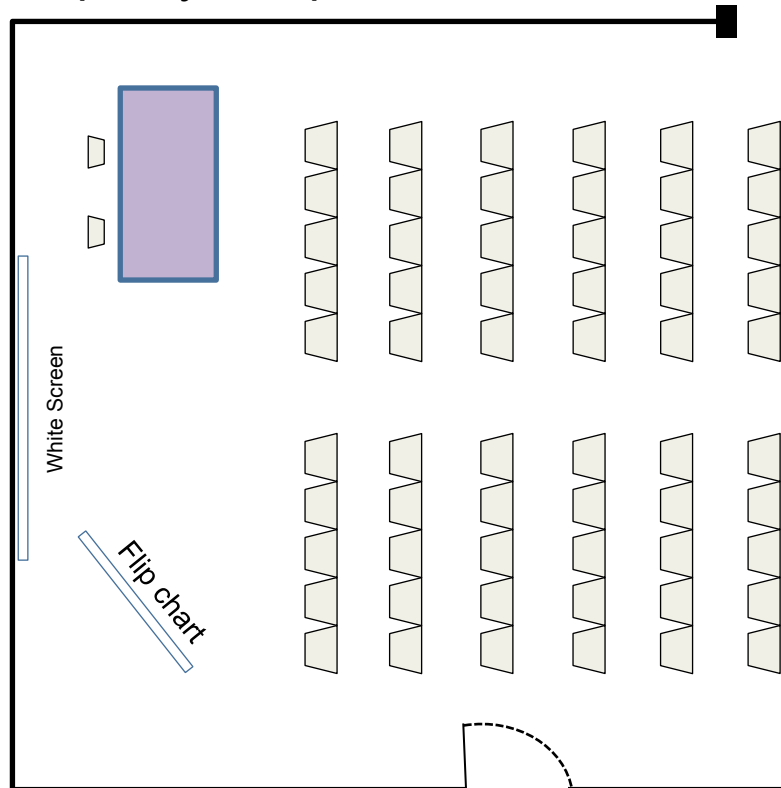

# THE LITTLE BIG SPACE

Dining

Capacity : 100 pax

THE LITTLE BIG SPACE

Boardroom

Capacity : 40 pax

# THE LITTLE BIG SPACE

Theatre

Capacity : 120 pax

THE LITTLE BIG SPACE 1 & 2  
Theatre

THE LITTLE BIG SPACE 1  
Capacity : 60 pax

THE LITTLE BIG SPACE 2  
Capacity : 40 pax

THE LITTLE BIG SPACE 1 & 2  
Boardroom

THE LITTLE BIG SPACE 1  
Capacity : 20 pax

THE LITTLE BIG SPACE 2  
Capacity : 15 pax

THE LITTLE BIG SPACE 1 & 2

Dining

THE LITTLE BIG SPACE 1

Capacity : 40 pax

THE LITTLE BIG SPACE 2

Capacity : 40 pax

THE LITTLE BIG SPACE 1 & 2  
Classroom

THE LITTLE BIG SPACE 1  
Capacity : 40 pax

THE LITTLE BIG SPACE 2  
Capacity : 30 pax