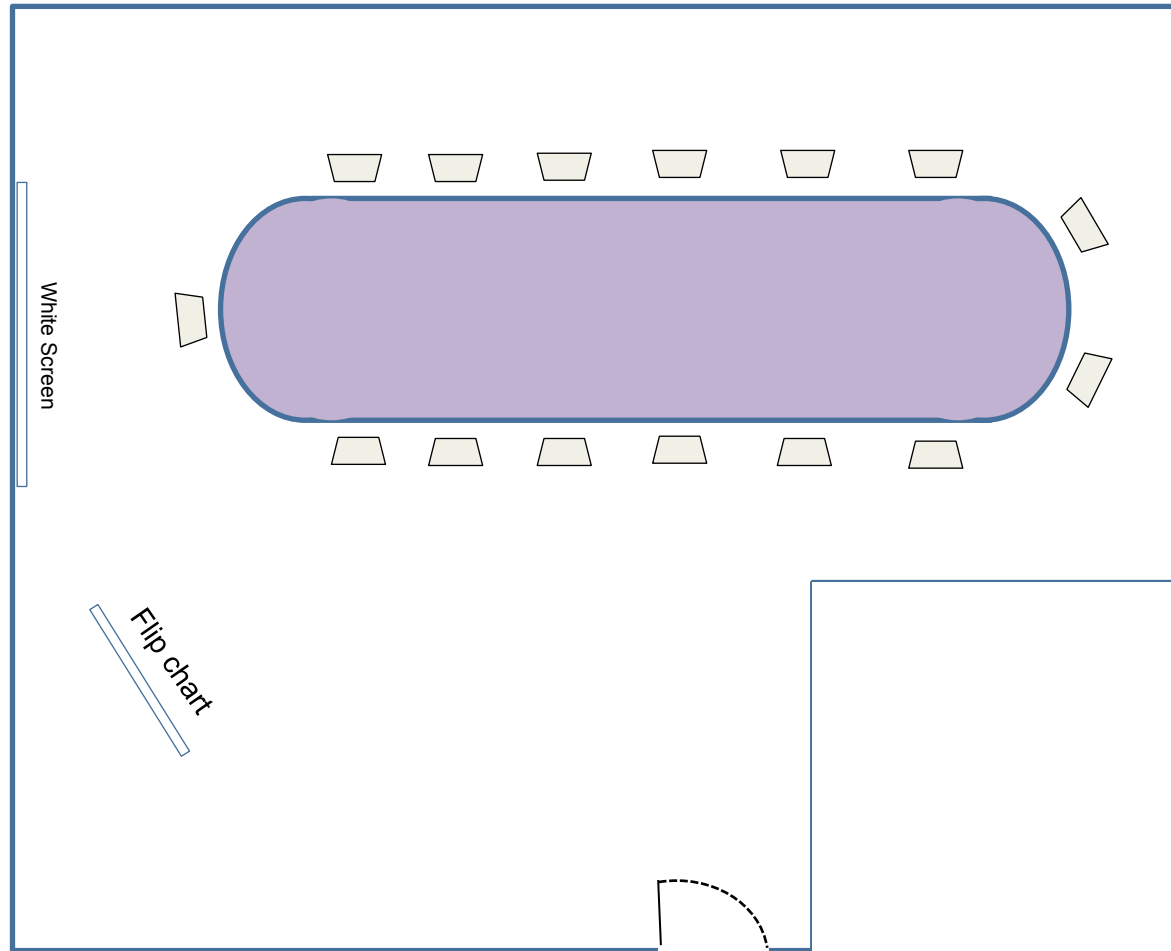

# THE LITTLE SMALL SPACE

Classroom

Capacity : 30 pax

THE LITTLE SMALL SPACE

Dining

Capacity : 40 pax

THE LITTLE SMALL SPACE

Boardroom

# THE LITTLE SMALL SPACE

U – shape

Capacity : 15 pax

# THE LITTLE SMALL SPACE

U – shape

Capacity : 40 pax