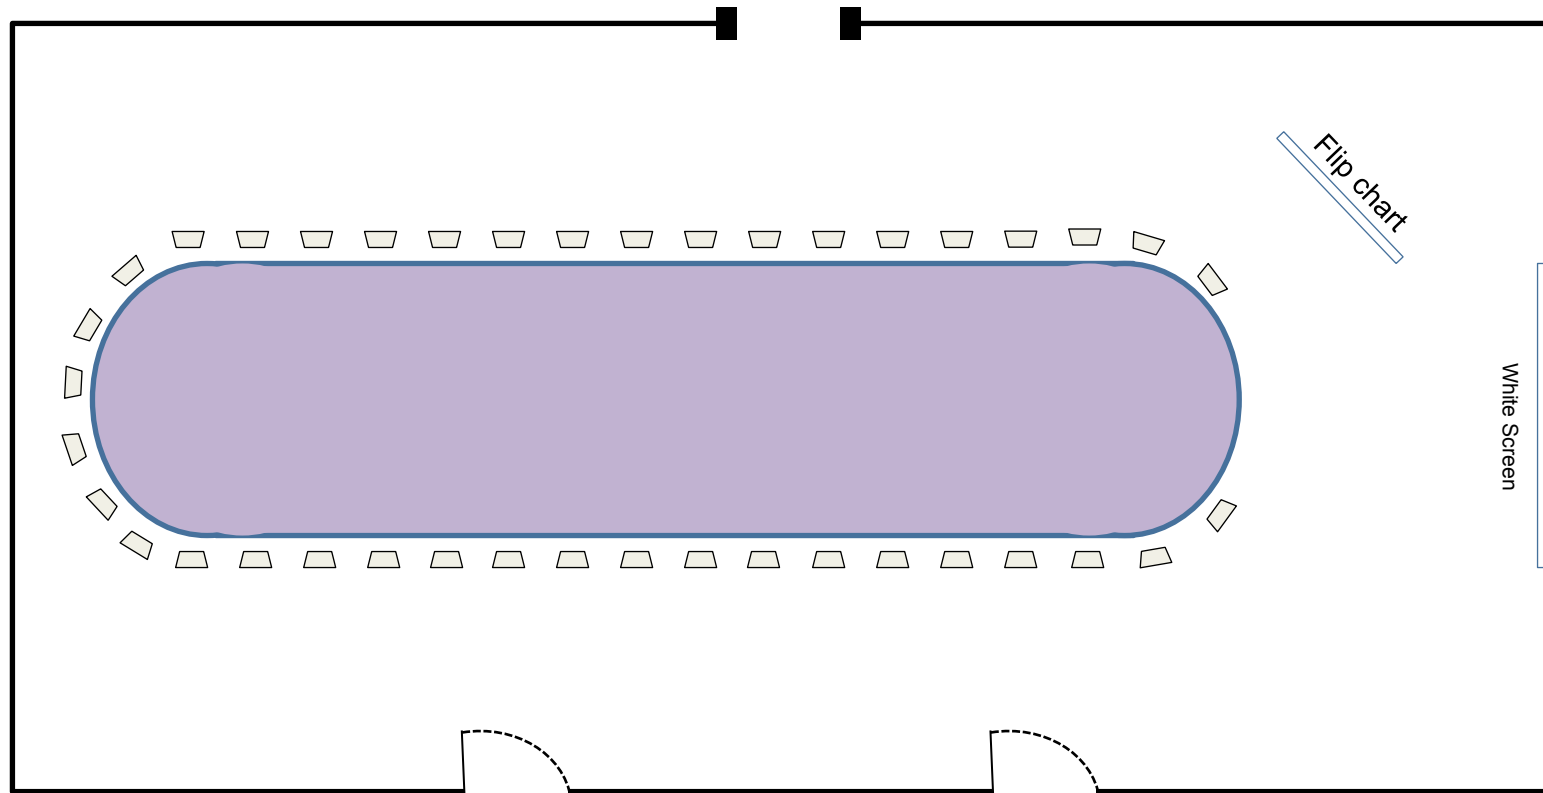

# THE LITTLE BIG SPACE

Dining

Capacity : 100 pax

THE LITTLE BIG SPACE

Boardroom

Capacity : 40 pax

# THE LITTLE BIG SPACE

U- Shape

Capacity : 40 pax

# THE LITTLE SMALL SPACE

U – shape

Capacity : 15 pax

# THE LITTLE SMALL SPACE

U – shape

Capacity : 40 pax