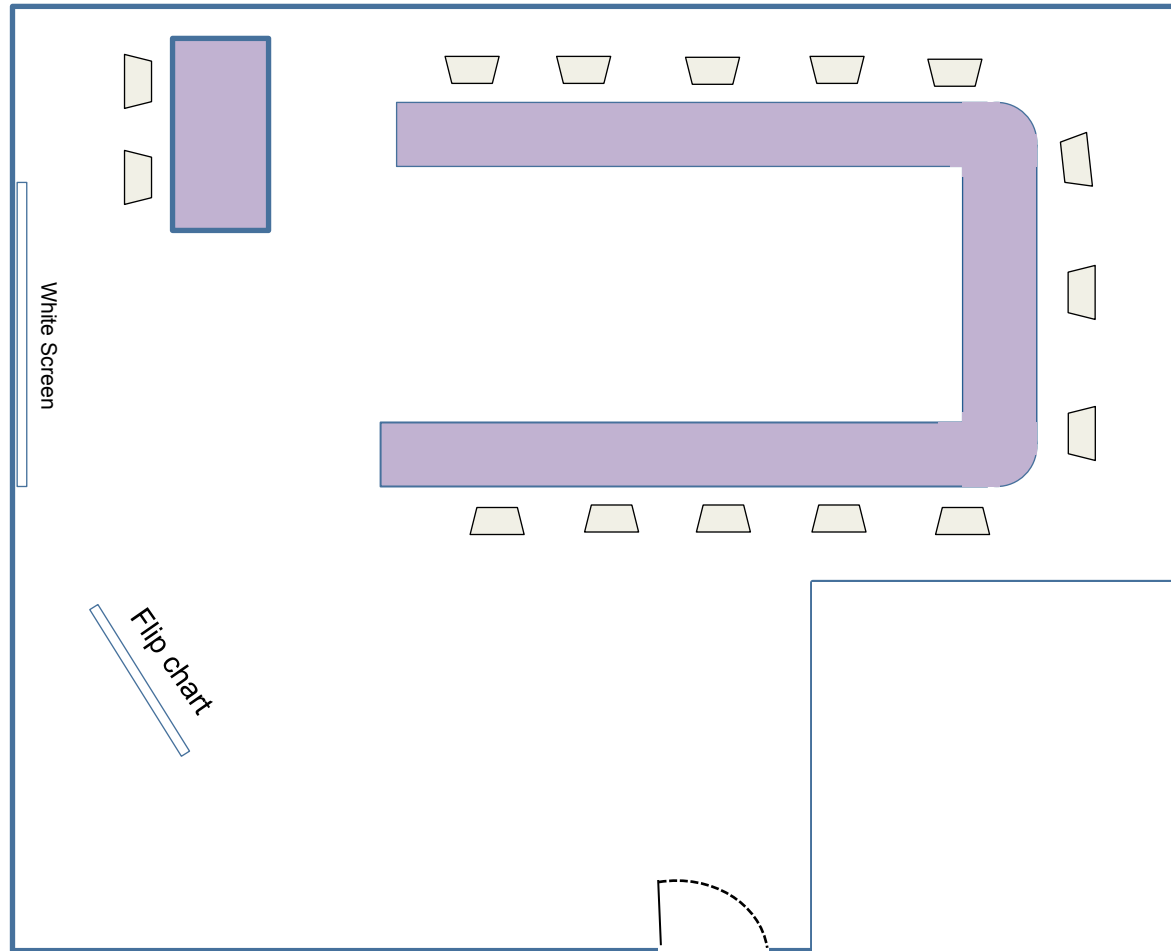

# THE LITTLE SMALL SPACE

Classroom

Capacity : 30 pax

THE LITTLE SMALL SPACE

Dining

Capacity : 40 pax

THE LITTLE SMALL SPACE

Boardroom

# THE LITTLE SMALL SPACE

U – shape

Capacity : 15 pax