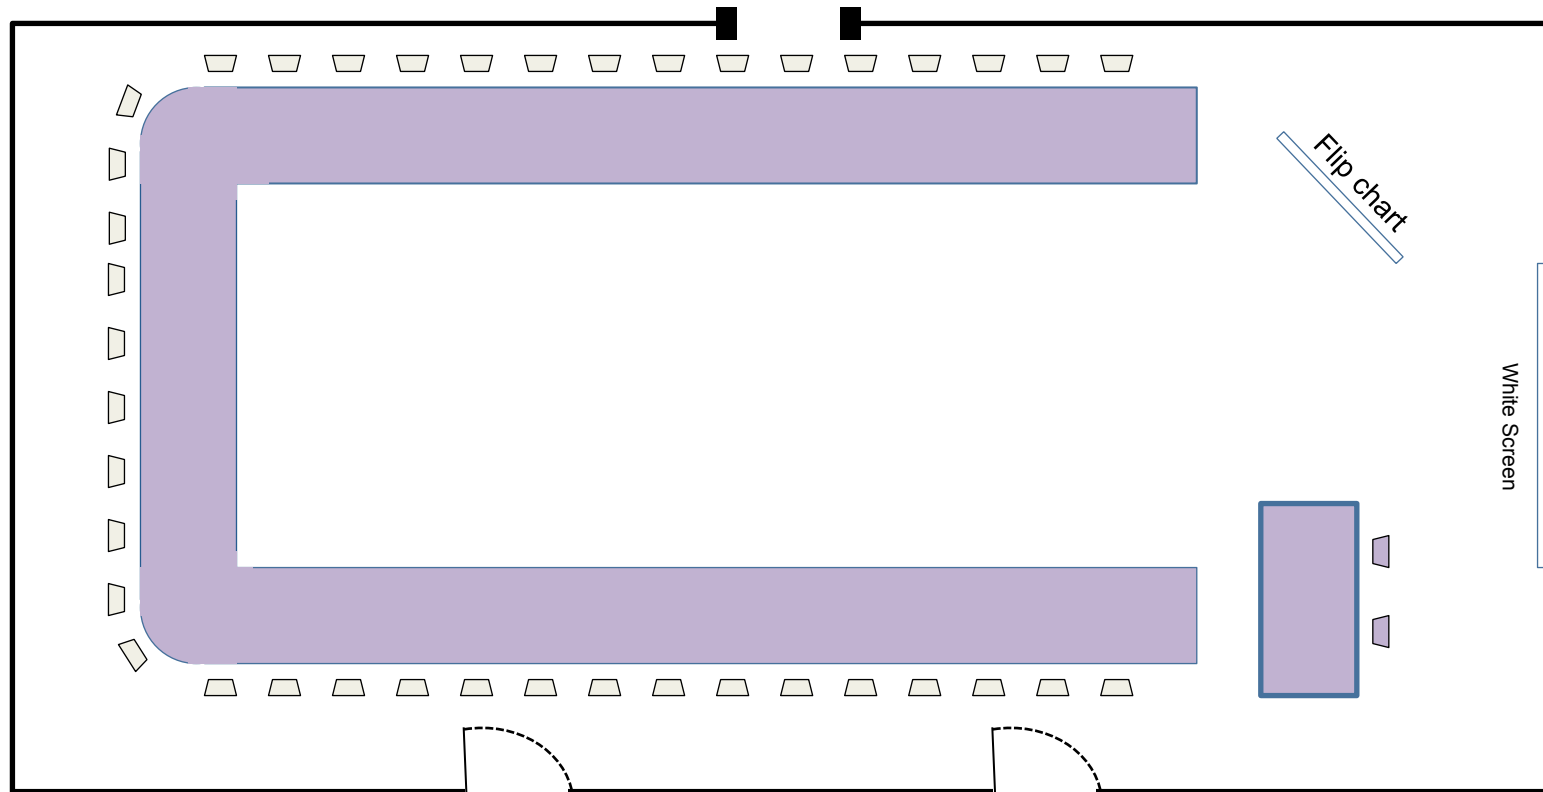

# THE LITTLE BIG SPACE

Dining

Capacity : 100 pax

THE LITTLE BIG SPACE

Boardroom

Capacity : 40 pax

# THE LITTLE BIG SPACE

U- Shape

Capacity : 40 pax

# THE LITTLE SMALL SPACE

U – shape

Capacity : 15 pax

# THE LITTLE SMALL SPACE

U – shape

Capacity : 40 pax