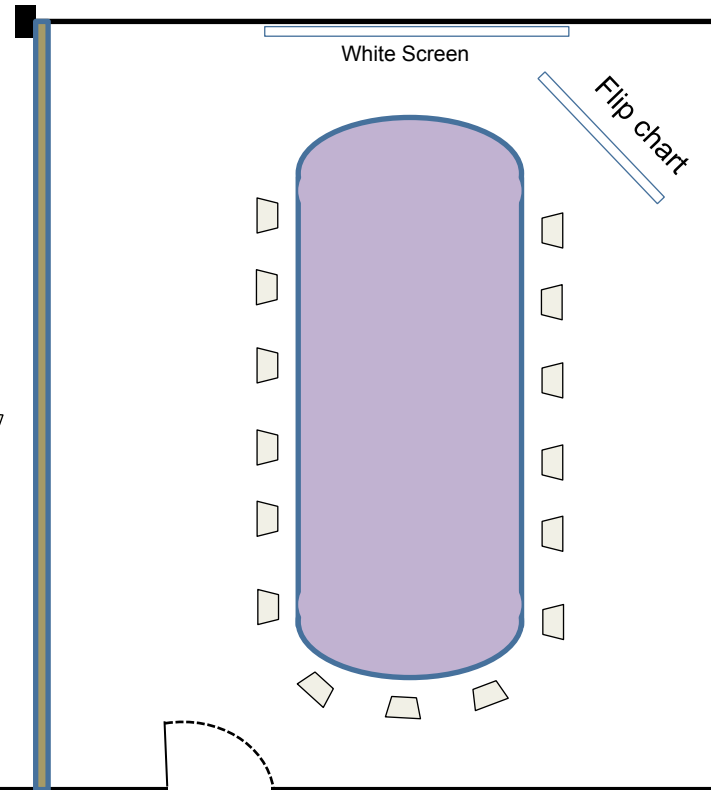

# THE LITTLE BIG SPACE

Dining

Capacity : 100 pax

THE LITTLE BIG SPACE

Boardroom

Capacity : 40 pax

# THE LITTLE BIG SPACE

Theatre

Capacity : 120 pax

THE LITTLE BIG SPACE 1 & 2  
Theatre

THE LITTLE BIG SPACE 1  
Capacity : 60 pax

THE LITTLE BIG SPACE 2  
Capacity : 40 pax

THE LITTLE BIG SPACE 1 & 2  
Boardroom

THE LITTLE BIG SPACE 1  
Capacity : 20 pax

THE LITTLE BIG SPACE 2  
Capacity : 15 pax

THE LITTLE BIG SPACE 1 & 2

Dining

THE LITTLE BIG SPACE 1

Capacity : 40 pax

THE LITTLE BIG SPACE 2

Capacity : 40 pax

# THE LITTLE SMALL SPACE

U – shape

Capacity : 40 pax